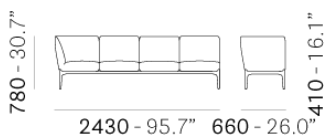

PEDRALI®

SOCIAL DSO_2AL/3ALL/4ALLL

DESIGN:
PATRICK JOUIN

Social is a modular system of linear, corner seatings and poufs, an endlessly replicable sofa ready to host social aggregations. A linear and elegant design made even lighter by the legs positioned only at the ends. Steel frame and die-casted aluminium legs, powder coated or polished finish. Injected foam four seats system with elastic belts on the back, upholstered in fabric or leather.

INFORMATION REQUEST

FRAME FINISHES

LU

POWDER COATED FRAME (VIEW FINISHES AND MATERIALS)

FABRICS (VIEW FINISHES AND MATERIALS)